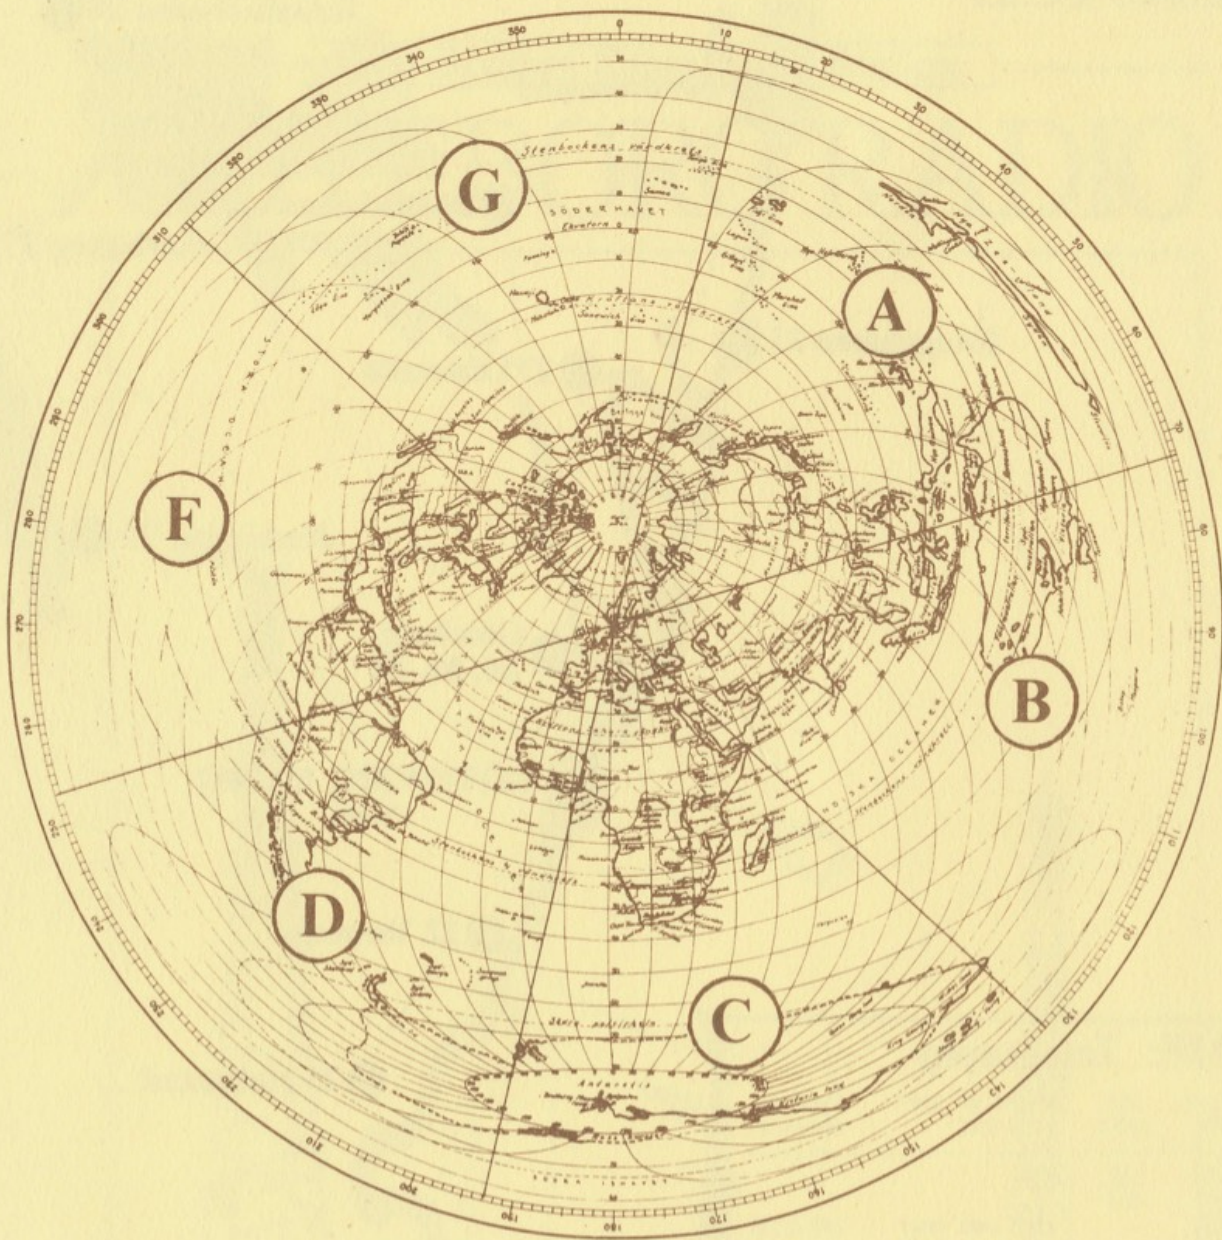

The Swedish Coast Radio Station

GÖTEBORG RADIO

SAG

From Far and Near

GÖTEBORG RADIO SAG/SAB

Sector Chart for Göteborg Radio

IMPORTANT:

WHEN CALLING SAG PLEASE INDICATE YOUR POSITION ACCORDING TO THE SECTOR CHART AND WE WILL GIVE YOU THE BEST ANTENNA.

FOR EXAMPLE:

SAG SAG DE SGON SGON QTC QSS 546 FFF K

WHEN CALLING SAG ON HF RADIOTELEPHONE CHANNELS PLEASE INDICATE CHANNEL NUMBER AND SHIP'S POSITION.