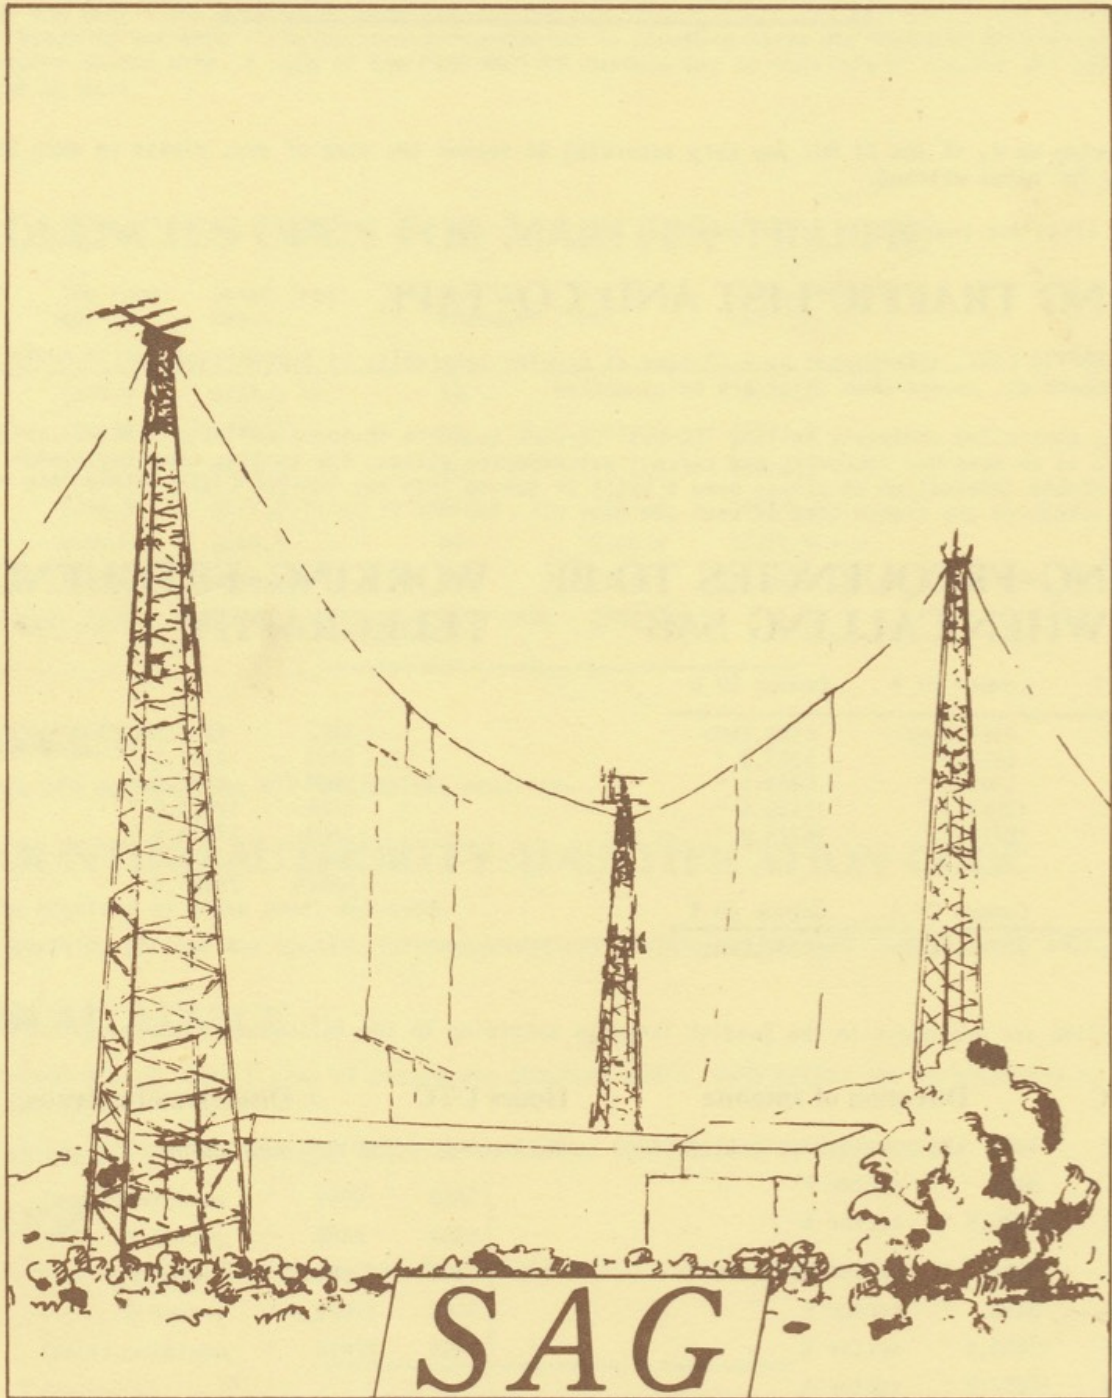

The Swedish Coast Radio Station

GÖTEBORG RADIO

SAG

From Far and Near

GÖTEBORG RADIO SAG/SAB

Sector Chart for Göteborg Radio

IMPORTANT:

WHEN CALLING SAG PLEASE INDICATE YOUR POSITION ACCORDING TO THE SECTOR CHART AND WE WILL GIVE YOU THE BEST ANTENNA.

FOR EXAMPLE:

SAG SAG DE SGON SGON QTC QSS 546 FFF K

WHEN CALLING SAG ON HF RADIOTELEPHONE CHANNELS PLEASE INDICATE CHANNEL NUMBER AND SHIP'S POSITION.